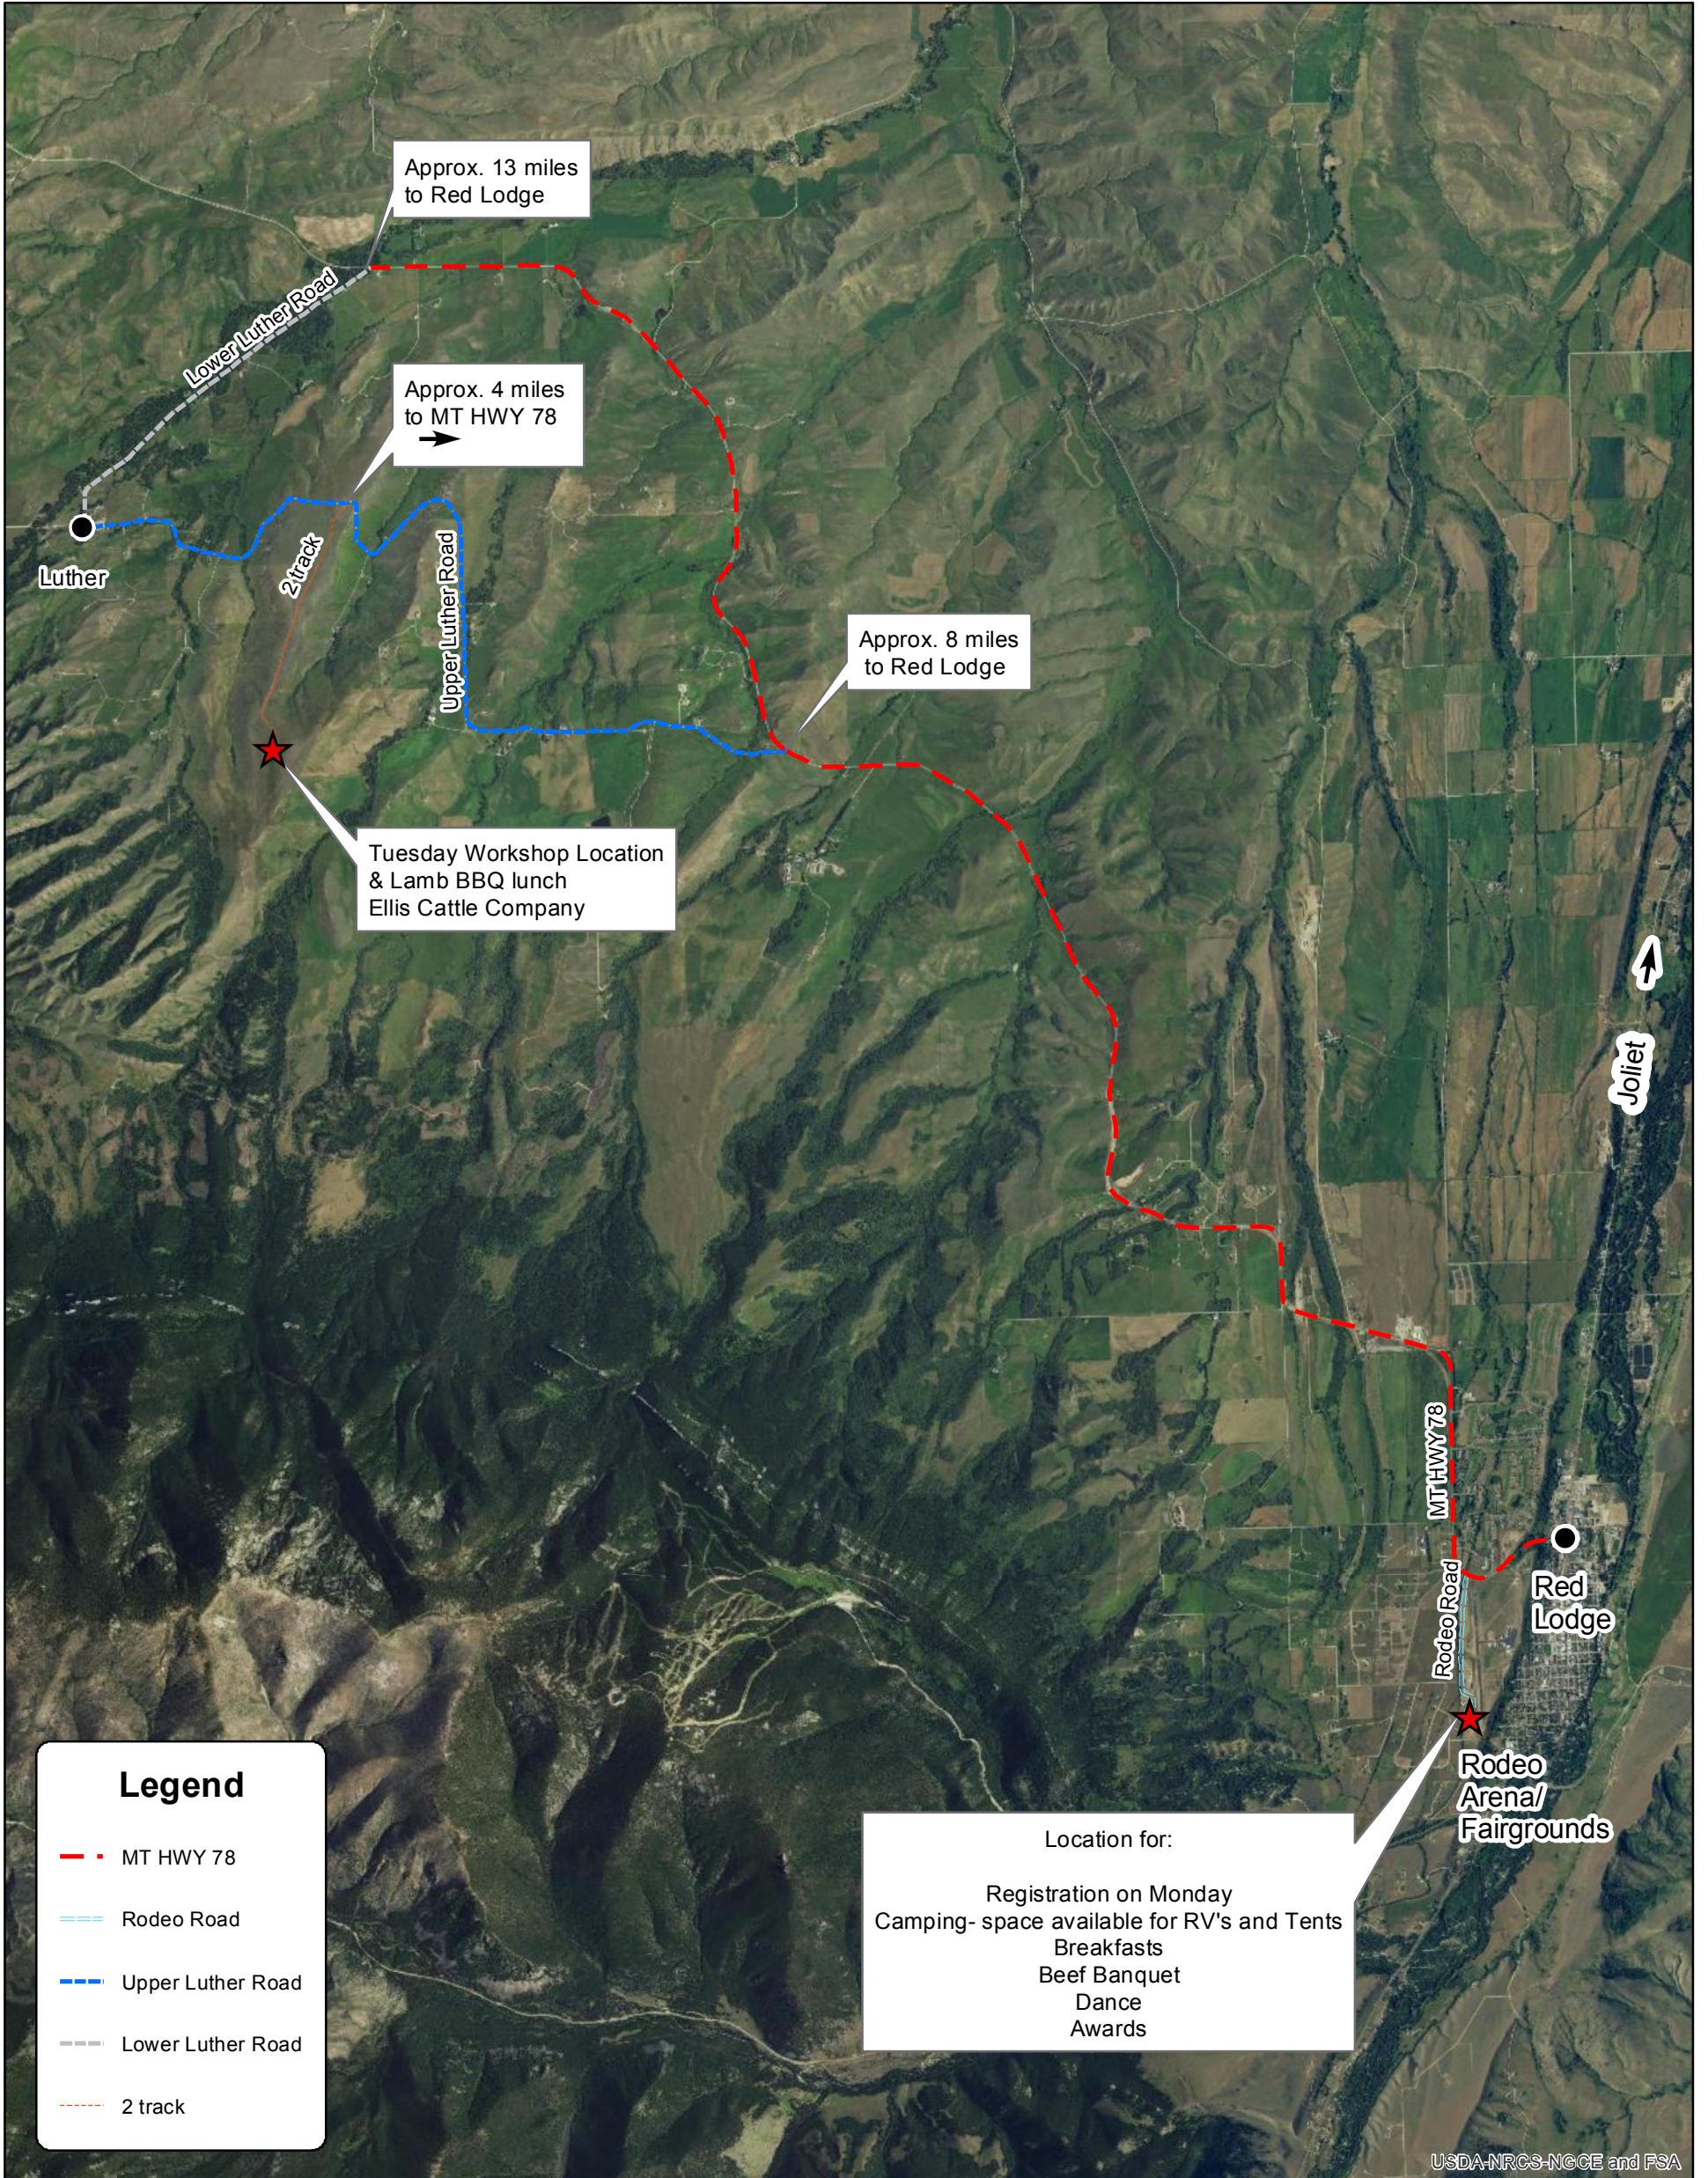

Montana Range Days 2017 Location Map

Prepared with assistance from USDA-Natural Resources Conservation Service