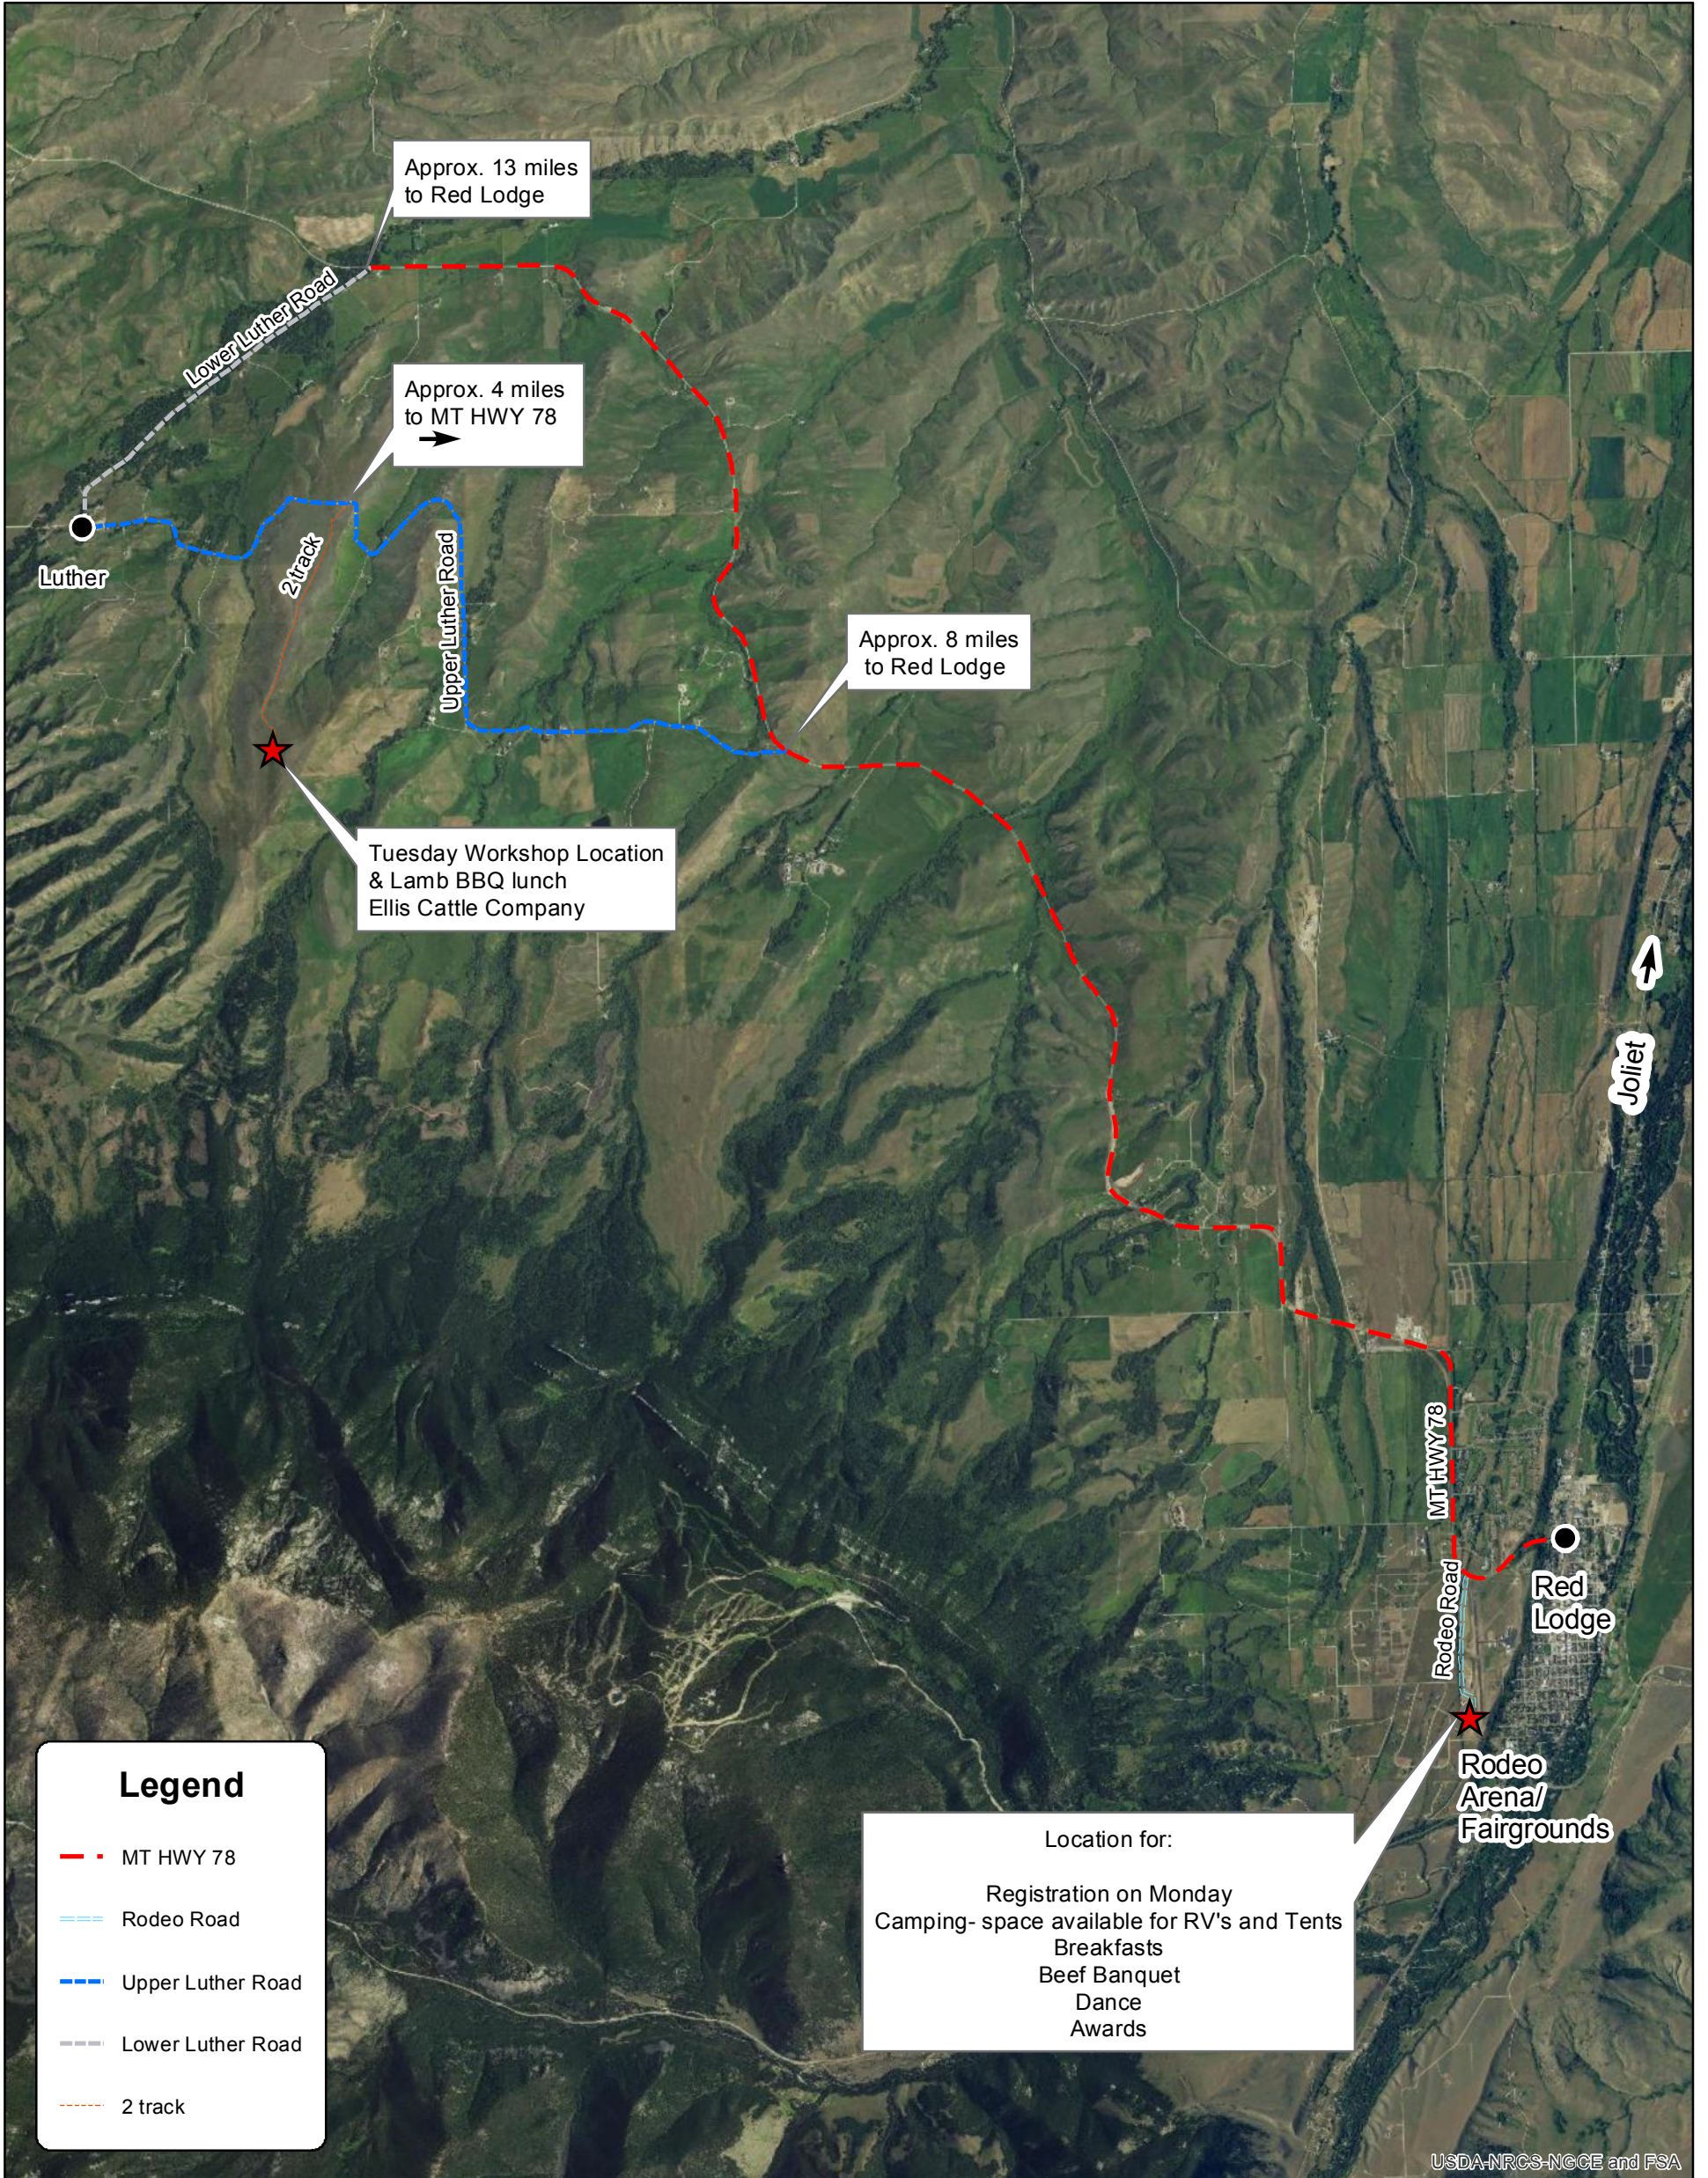

# Montana Range Days 2017 Location Map

4,700 0 4,700 9,400 14,100 18,800 Feet

1 in = 5,280 ft